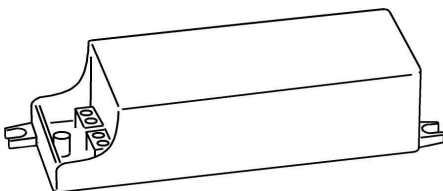

133.0304.887 Elektronisk transformator WU-105
(100753)

*Till
halogenbelysning*

133.0501.588 LED drivdon DC 10W 700mA