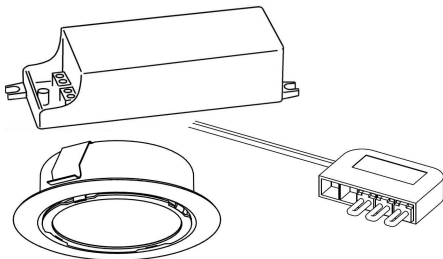

133.0320.141 Halogen spotlight S1000
(4269420)

133.0385.848 LED Spotlight 2W (2 st)
LED Downlight 700mA 3000K 2 ST

30

133.0370.029 Kit: Drivdon, spotlights, kopplingsbox LED
LED Downlight 700mA 3000K 2 ST
Led Drivdon 700mA 1 ST
Kopplingsplint LED-belysning 1 ST

40